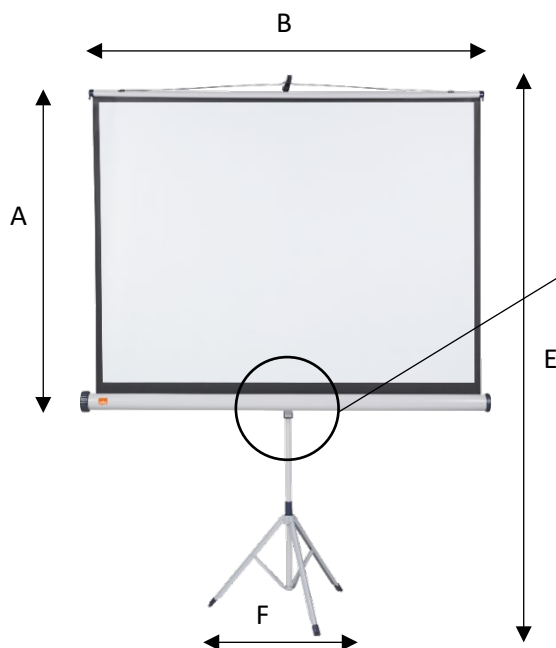

TRIPOD SCREEN DIMENSIONS

Product Code	Description	A mm	B mm	C mm	D mm	E mm	F mm
1902395-48310	Nobo Tripod Screen 1450x1088	1138	1580	90	70	2930	670
1902396-48302	Nobo Tripod Screen 1700x1275	1325	1830	90	70	3260	670
1902397-48301	Nobo Tripod Screen 1950x1463	1513	2080	90	70	3600	670

Product Code	Description	Viewable Screen Area			Screen Size	
		a mm	b mm	c mm	d mm	e mm
1902395-48310	Nobo Tripod Screen 1450x1088	1805	1450	1088	1500	1138
1902396-48302	Nobo Tripod Screen 1700x1275	2118	1700	1275	1750	1325
1902397-48301	Nobo Tripod Screen 1950x1463	2430	1950	1463	2000	1513

Packaging Dimensions

Product Code	Description	EAN	Width mm	Height mm	Depth mm	Weight kg	Weight Product kg
1902395-48310	Nobo Tripod Screen 1450x1088	5028252250283	1730	110	180	9,5	8,5
1902396-48302	Nobo Tripod Screen 1700x1275	5028252250290	1950	110	180	11,4	9,98
1902397-48301	Nobo Tripod Screen 1950x1463	5028252250306	2210	110	180	12,7	11,1