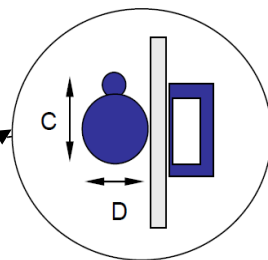

TRIPOD SCREEN DIMENSIONS

Product Code	Description	A mm	B mm	C mm	D mm	E mm	F mm
1902395-48310	Nobo Tripod Screen 1450x1088	1138	1580	90	70	2930	670
1902396-48302	Nobo Tripod Screen 1700x1275	1325	1830	90	70	3260	670
1902397-48301	Nobo Tripod Screen 1950x1463	1513	2080	90	70	3600	670

Product Code	Description	Viewable Screen Area			Screen Size	
		a mm	b mm	c mm	d mm	e mm
1902395-48310	Nobo Tripod Screen 1450x1088	1805	1450	1088	1500	1138
1902396-48302	Nobo Tripod Screen 1700x1275	2118	1700	1275	1750	1325
1902397-48301	Nobo Tripod Screen 1950x1463	2430	1950	1463	2000	1513

Packaging Dimensions

Product Code	Description	EAN	Width mm	Height mm	Depth mm	Weight kg	Weight Product kg
1902395-48310	Nobo Tripod Screen 1450x1088	5028252250283	1730	110	180	9,5	8,5
1902396-48302	Nobo Tripod Screen 1700x1275	5028252250290	1950	110	180	11,4	9,98
1902397-48301	Nobo Tripod Screen 1950x1463	5028252250306	2210	110	180	12,7	11,1