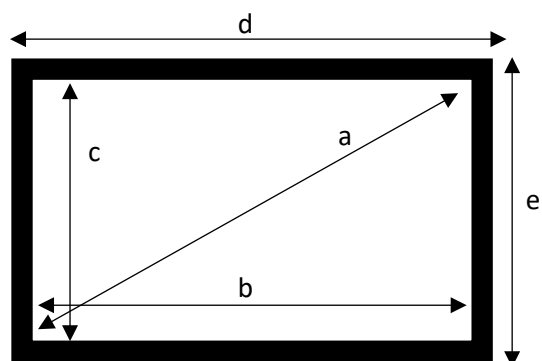

TRIPOD SCREEN DIMENSIONS

Product Code	Description	A mm	B mm	C mm	D mm	E mm	F mm
1902395-48310	Nobo Tripod Screen 1450x1088	1138	1580	90	70	2930	670
1902396-48302	Nobo Tripod Screen 1700x1275	1325	1830	90	70	3260	670
1902397-48301	Nobo Tripod Screen 1950x1463	1513	2080	90	70	3600	670

Product Code	Description	Viewable Screen Area			Screen Size	
		a mm	b mm	c mm	d mm	e mm
1902395-48310	Nobo Tripod Screen 1450x1088	1805	1450	1088	1500	1138
1902396-48302	Nobo Tripod Screen 1700x1275	2118	1700	1275	1750	1325
1902397-48301	Nobo Tripod Screen 1950x1463	2430	1950	1463	2000	1513

Packaging Dimensions

Product Code	Description	EAN	Width mm	Height mm	Depth mm	Weight kg	Weight Product kg
1902395-48310	Nobo Tripod Screen 1450x1088	5028252250283	1730	110	180	9,5	8,5
1902396-48302	Nobo Tripod Screen 1700x1275	5028252250290	1950	110	180	11,4	9,98
1902397-48301	Nobo Tripod Screen 1950x1463	5028252250306	2210	110	180	12,7	11,1