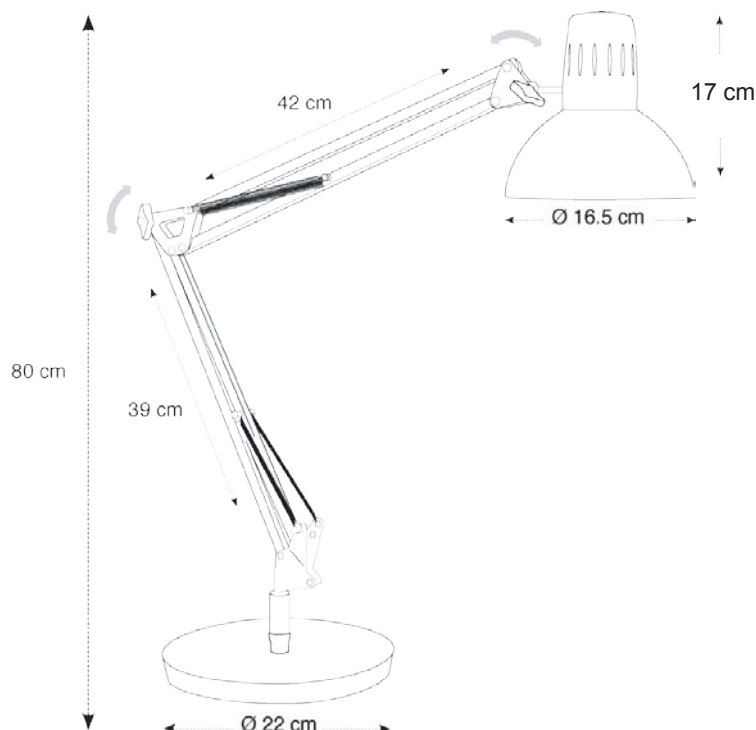

ARCHI

DESK LAMP

The original ARCHITECT desk lamp, with a classic and timeless style

Double articulated arm
for maximum amplitude

Adjustable shade
Lacquered interior finish

Weighted round base
for perfect stability (3kg)

Clamp for fixing
on a desk or wall

Switch on the cable

WHITE

BLACK

Compatible with FLUO or 7 W LED bulbs for quality lighting and reduced energy consumption.

Ergonomic for optimal lighting thanks to its double swivel arm system and articulated head.

Timeless, its classic and industrial look will fit perfectly into all your workspaces.

PRODUCT FEATURES	
Reference	ARCHI N
EAN	3129710008612
Materials	Metal
Colors	Black
Light source	FLUO ou LED
Product dimensions	Head : Ø 16.5 cm
	Double arm length : 42 + 39 cm
	Base : 3 Kg - Ø 20 cm
	Cable length : 180 cm
Weight : 3,2 Kg	
Bulb type	Compatible with FLUO or LED bulbs (not supplied)
Energy class	According to bulb
Standard	EC
Guarantee	3 years
Origin	French design and development - Manufacturing in PRC